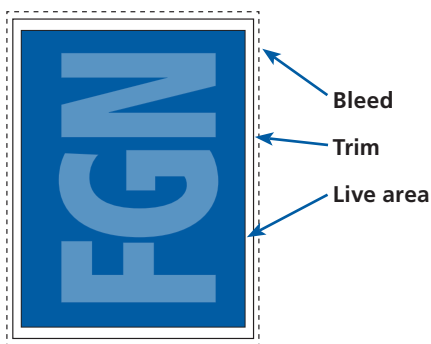

## General Information:

- Process: Web Offset Lithography
- Binding: Saddlestitch
- Advertising materials will be retained for one year unless otherwise requested.

## Document Size & Information:

- Trim size dimensions: 10.375" x 13.75"
- Live area must be at least 1/4" from the trim.
- All bleeds must extend AT LEAST 1/8" beyond the trim.